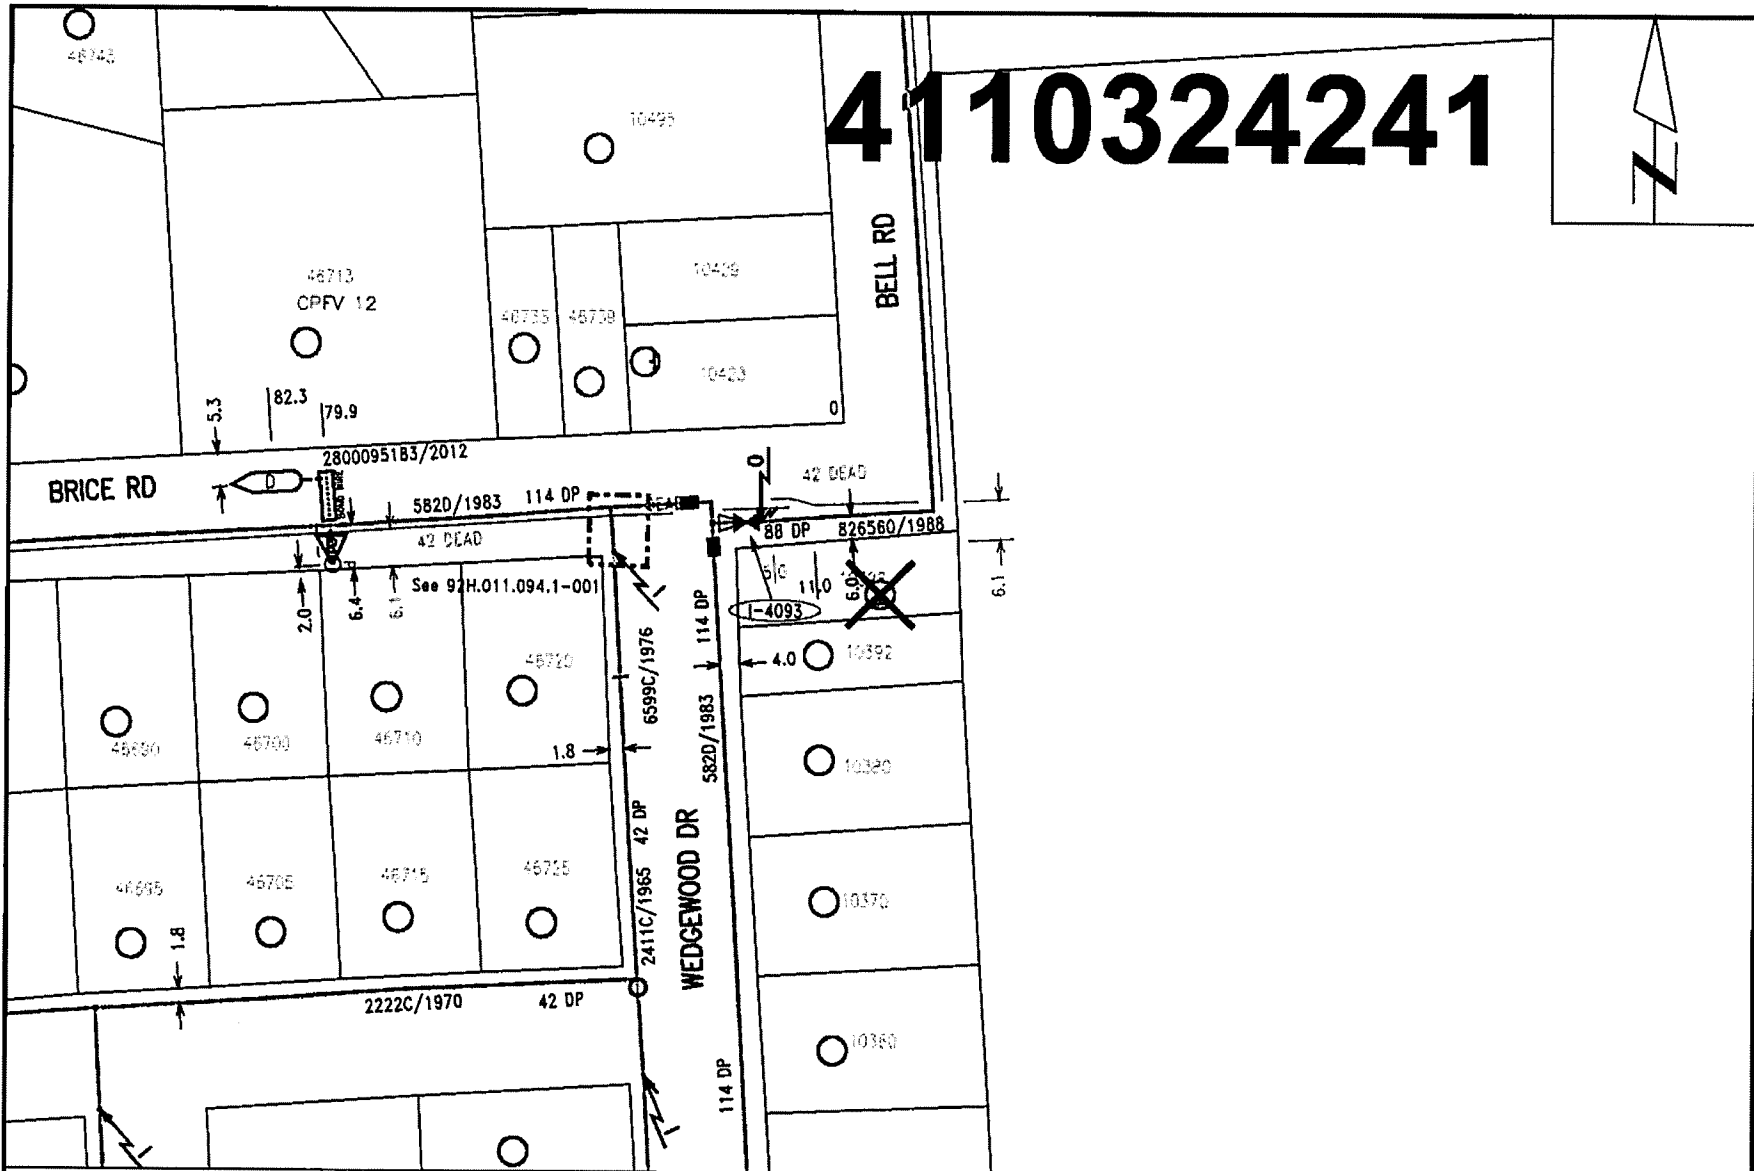

# 4110324241

**Nearest Intersection: Bell Rd and Brice Rd.**  
**Distance from lot to intersection is 16 meters (77 degrees North of East).**  
**View Scale: 1:1000**

**10398 Wedgewood Dr, Chilliwack**  
Order #: 31060492 Prem #: 285892 City Limits: Chilliwack  
X: 1296734062.00 Y: 472378649.00 Select autotext type 2019/04/01